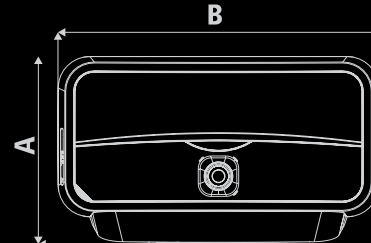

AURES | THE NO WAIT WATER HEATER

What is an on-demand life? It's when your every demand is met in an instant. Be it shopping or entertainment, be it booking a cab or ordering lunch, everything arrives with just a touch of a button. On-demand life is where you don't have to wait. Which is why, Racold is making sure that you don't have to wait for a hot shower.

Presenting Aures - The No Wait Water Heater by Racold. Now enjoy instant hot water with zero waiting time, all thanks to high powered heating element. For those who hate to wait, Aures provides uninterrupted hot water, no matter how long you choose to bathe. Equipped with advanced technology, so that you get consistent temperature for a seamless shower experience. Its super compact design fits perfectly in modern bathing space, with a stylish finish to complement your interior décor. For multiple bathrooms and even kitchen, Aures is built to deliver instant hot water at multiple* outlets simultaneously.

So, why wait? Choose Aures, because bathrooms shouldn't be waiting rooms. Experience the power of a hot shower with Racold and be reborn everyday.

LIGHTNING FAST HEATING

High powered heating element that provides hot water instantaneously.

CONTINUOUS HOT WATER

Experience uninterrupted hot water no matter how long you choose to bathe.

CONSISTENT WARMTH[#]

No fluctuation in temperature for a seamless bathing experience.

SUPER COMPACT & LIGHTWEIGHT DESIGN

Utilitarian design for modern urban bath spaces with a super compact build that takes the least space on your wall.

MULTI POINT USAGE*

Suitable for simultaneous use in multiple bathrooms or even kitchen.

Technical Data | Aures 5.5kW